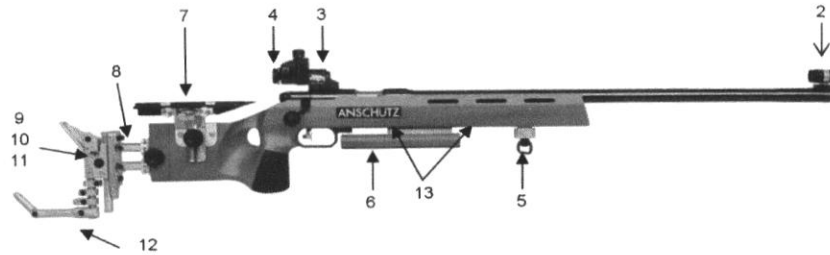

## SMALLBORE RIFLE SETTINGS

- 1 Position                      Prone \_\_\_ Standing \_\_\_ Kneeling \_\_\_
- 2 Front sight aperture size                      \_\_\_\_\_
- 3 Rear sight location                      \_\_\_\_\_
- 4 Rear sight aperture size                      \_\_\_\_\_
- 5 Hand stop location                      \_\_\_\_\_
- 6 Palm rest location                      \_\_\_\_\_
- 7 Cheek piece height                      \_\_\_\_\_
- 8 Butt plate extension                      \_\_\_\_\_
- 9 Butt Plate Height                      \_\_\_\_\_
- 10 Butt Plate Left - right                      \_\_\_\_\_
- 11 Butt Plate Angle                      \_\_\_\_\_
- 12 Hook position                      \_\_\_\_\_
- 13 Torque settings                      \_\_\_\_\_
- 14 Sling position (hole number)                      \_\_\_\_\_
- 15 Number of clicks per ring                      \_\_\_\_\_
- 16 Ammo used                      \_\_\_\_\_ Date Tested \_\_\_\_\_

## SMALLBORE RIFLE SETTINGS

- 1 Position                      Prone \_\_\_ Standing \_\_\_ Kneeling \_\_\_
- 2 Front sight aperture size                      \_\_\_\_\_
- 3 Rear sight location                      \_\_\_\_\_
- 4 Rear sight aperture size                      \_\_\_\_\_
- 5 Hand stop location                      \_\_\_\_\_
- 6 Palm rest location                      \_\_\_\_\_
- 7 Cheek piece height                      \_\_\_\_\_
- 8 Butt plate extension                      \_\_\_\_\_
- 9 Butt Plate Height                      \_\_\_\_\_
- 10 Butt Plate Left - right                      \_\_\_\_\_
- 11 Butt Plate Angle                      \_\_\_\_\_
- 12 Hook position                      \_\_\_\_\_
- 13 Torque settings                      \_\_\_\_\_
- 14 Sling position (hole number)                      \_\_\_\_\_
- 15 Number of click per ring                      \_\_\_\_\_
- 16 Ammo used                      \_\_\_\_\_ Date Tested \_\_\_\_\_