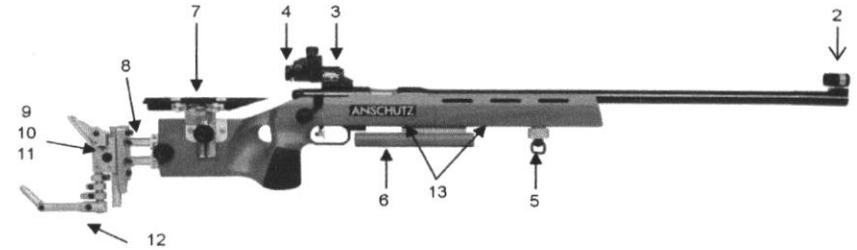

## SMALLBORE RIFLE SETTINGS

- 1 Position                      Prone \_\_\_ Standing \_\_\_ Kneeling \_\_\_
- 2 Front sight aperture size                      \_\_\_\_\_
- 3 Rear sight location                      \_\_\_\_\_
- 4 Rear sight aperture size                      \_\_\_\_\_
- 5 Hand stop location                      \_\_\_\_\_
- 6 Palm rest location                      \_\_\_\_\_
- 7 Cheek piece height                      \_\_\_\_\_
- 8 Butt plate extension                      \_\_\_\_\_
- 9 Butt Plate Height                      \_\_\_\_\_
- 10 Butt Plate Left - right                      \_\_\_\_\_
- 11 Butt Plate Angle                      \_\_\_\_\_
- 12 Hook position                      \_\_\_\_\_
- 13 Torque settings                      \_\_\_\_\_
- 14 Sling position (hole number)                      \_\_\_\_\_
- 15 Number of clicks per ring                      \_\_\_\_\_
- 16 Ammo used                      \_\_\_\_\_ Date Tested \_\_\_\_\_

## SMALLBORE RIFLE SETTINGS

- 1 Position                      Prone \_\_\_ Standing \_\_\_ Kneeling \_\_\_
- 2 Front sight aperture size                      \_\_\_\_\_
- 3 Rear sight location                      \_\_\_\_\_
- 4 Rear sight aperture size                      \_\_\_\_\_
- 5 Hand stop location                      \_\_\_\_\_
- 6 Palm rest location                      \_\_\_\_\_
- 7 Cheek piece height                      \_\_\_\_\_
- 8 Butt plate extension                      \_\_\_\_\_
- 9 Butt Plate Height                      \_\_\_\_\_
- 10 Butt Plate Left - right                      \_\_\_\_\_
- 11 Butt Plate Angle                      \_\_\_\_\_
- 12 Hook position                      \_\_\_\_\_
- 13 Torque settings                      \_\_\_\_\_
- 14 Sling position (hole number)                      \_\_\_\_\_
- 15 Number of click per ring                      \_\_\_\_\_
- 16 Ammo used                      \_\_\_\_\_ Date Tested \_\_\_\_\_